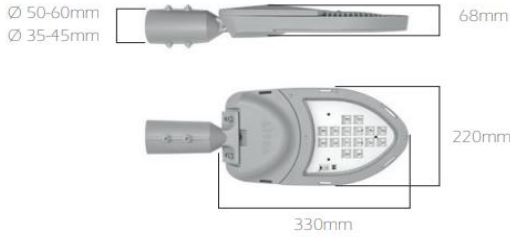

Zaman İçindeki Performansı / Over Time Performance (IEC Uyumlu)

50000 saatte kontrol tertibatı arıza oranı / Control gear failure rate at 50000 h	5%
Ortalama kullanım ömrü* 50000 saatte lümen bakım / Lumen maintenance at 50000 h	L80

Uygulama Koşulları / Application Conditions

Ortam sıcaklığı aralığı / Ambient Temperature range	-40° +90°C
Performance Ambient temperature Tq	90°C

Onay ve Uygulama / Approval and Application

Koruma Sınıfı / Ingress Protection	IP 66
Mekanik darbe dayanımı / Mechanical Impact P.	

Başlangıç Performansı / Initial Performance (IEC Uyumlu)

Işık Akısı (4000K ile Yapıldı) / Luminous Flux	3070 lm
Işık akısı toleransı / Luminous Flux Tolerance	+/-10%
Armatür Verimi / Luminaire Efficacy	113 lm/W
Renk Sıcaklığı / Color Temperature	4000 K - 5000 K - 6500 K
Renksel Geriverim İndeksi / Color Rendering Index	>80
Sistem Gücü / System Power	27 W
Güç tüketimi toleransı / Power Consumption Tolerance	+/-10%

Ürün Verileri / Product Data

Sipariş ürün adı / Order Product Name	LYS 15/27/T2
Paket Başına Miktar / Quantity per Pack	1
Büyük kutu başına paket sayısı / Packs per Outer Box	1
Net Ağırlık (Parça Başına) / Net Weight (Piece)	4,8 kg

Armatür Boyutu / Dimension